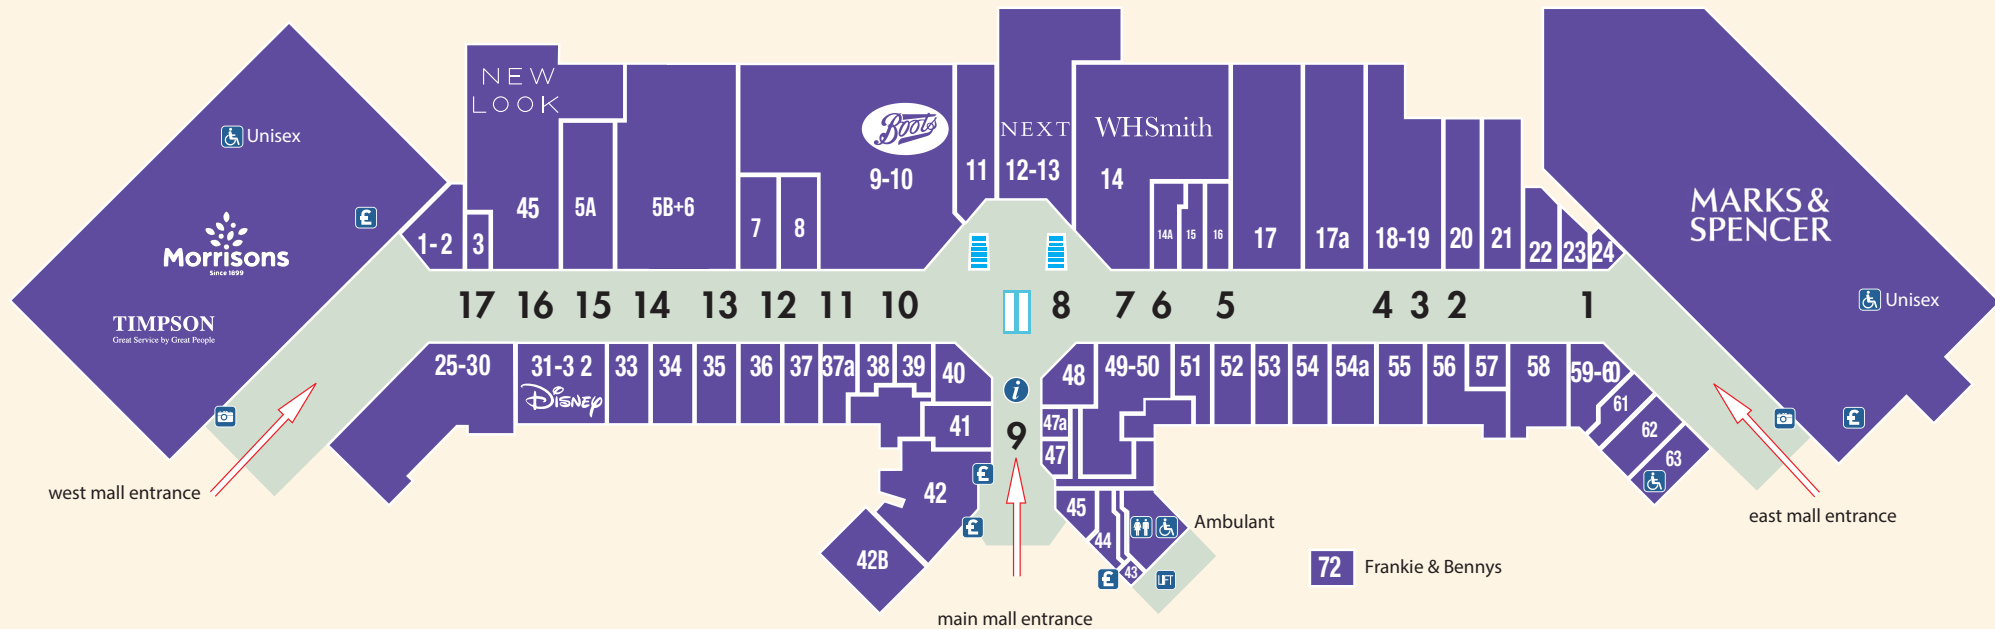

## Other Car Park

Access to the mall can be gained via the staff car park to the rear of the building.

There are two Fire Corridors. One situated in East Mall to the right of unit 16 and one on the West Mall situated to the left of unit 7.